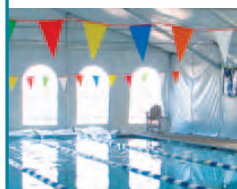

SWIMMING POOL

The pool is heated, and the depth is 4 foot at each end, but slopes to 5 feet in the middle.

Pool Programs include:

- Swim lessons for all ages
- Swim team
- Lap lanes will be provided as needed

YEAR-ROUND POOL:

Falfins Swim Team has constructed a pool cover that is installed in the Fall and removed in the Spring. Falfins' programs are ongoing and Rec Center members will receive a discount off select programs. Falfins' memberships are not part of the Wolf Ranch Recreation Center members' discount. Visit www.falfins.org for details or contact the Wolf Ranch Recreation Center.

SPLASH PARK

The Splash Park is designed to provide water recreation for all ages and is in an enclosed area, separated from the pool, with a fence for additional safety.

Water features include:

- Bucket trio
- Jet Squirts
- Geysers
- A rainbow spray area
- Sensor control areas to activate water features in the Splash Park

Wolf Ranch Recreation Center Amenities

- Year-round Six-lane, 25-meter pool
- Large Splash Park
- Lounge chairs, umbrellas, picnic tables and shade shelters
- Year-round club house with meeting rooms and kitchen facilities
- Year-round playground with equipment, trails and park setting