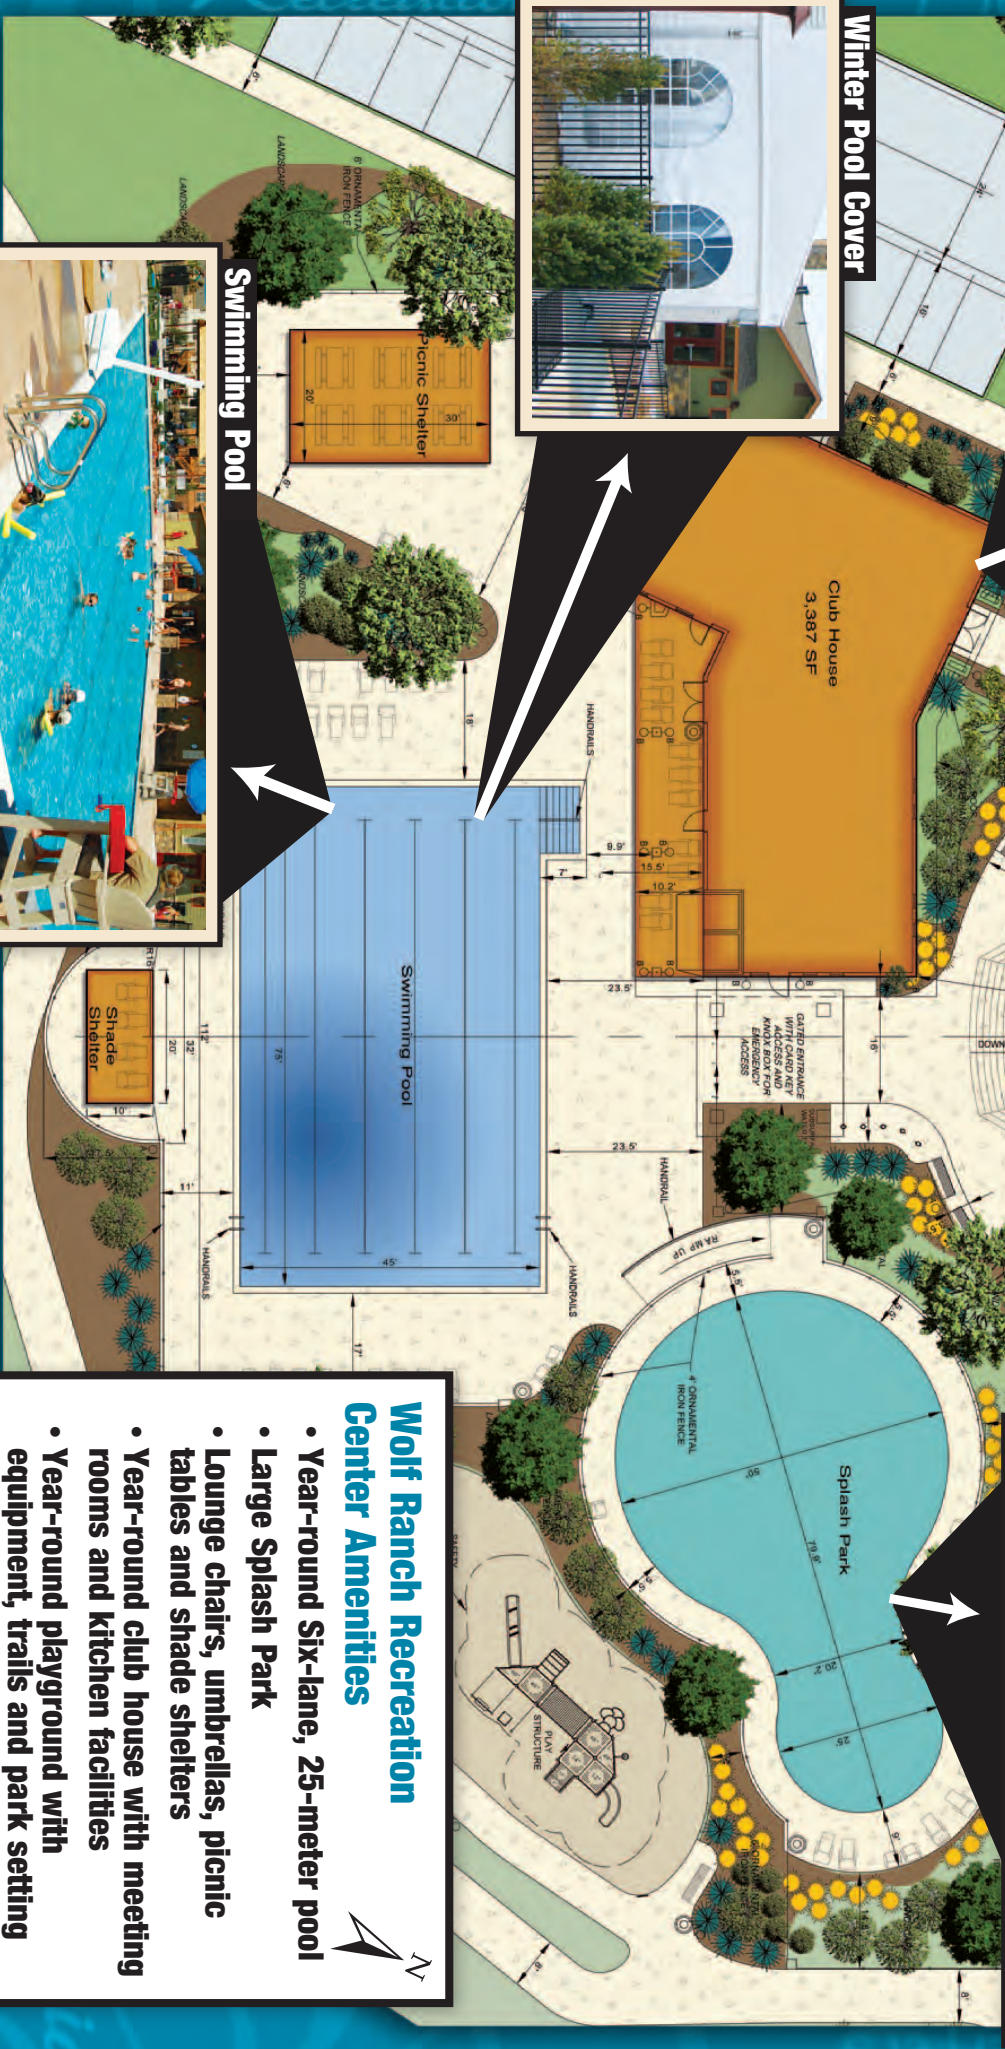

SWIMMING POOL

The pool is heated, and the depth is 4 foot at each end, but slopes to 5 feet in the middle.

Pool Programs include:

- Swim lessons for all ages
- Swim team
- Lap lanes will be provided as needed

© 2011 Wolf Ranch Colorado Springs, CO 1/11

Club House

WOLF RANCH RECREATION CENTER

8705 Wolf Recreation Point
Colorado Springs, CO 80924
719.597.WOLF (597.9653), Option 9

Winter Pool Cover

Swimming Pool

Splash Park

Wolf Ranch Recreation Center Amenities

- Year-round Six-lane, 25-meter pool
- Large Splash Park
- Lounge chairs, umbrellas, picnic tables and shade shelters
- Year-round club house with meeting rooms and kitchen facilities
- Year-round playground with equipment, trails and park setting